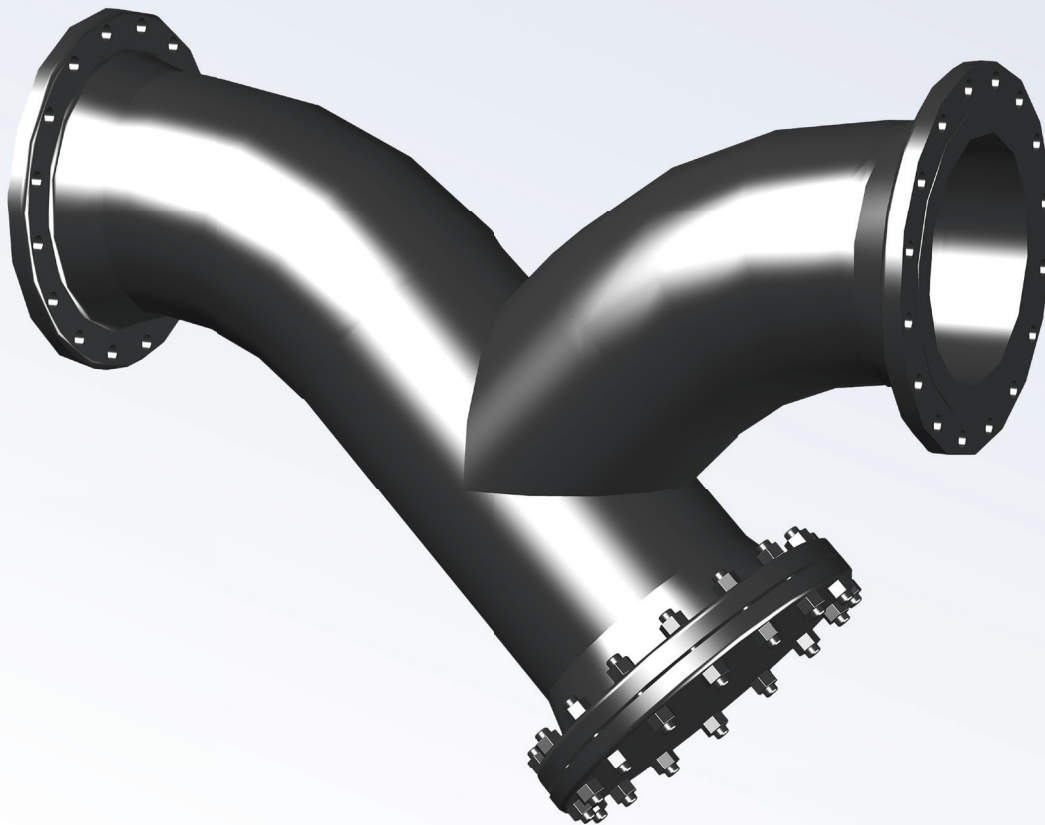

Y-STRAINERS 150

WELDED TYPE WITH ASME B16.5 FLANGES

OIL&GAS

FILTER SOLUTIONS

www.stryvo.no

Y-STRAINERS 150 # | WELDED TYPE WITH ASME B16.5 FLANGES

Material Options

Carbon Steel
SS316
22Cr Duplex
25 Cr Duplex
Titan Gr. 2

Item	Description	Comment
1	RF WN Flange (Forged)	
2	Equal Tee	
3	45 Degr. LR Elbow	
4	RF BLD Flange (Forged)	
5	Stud Bolt A320 L7	Standard
6	Gasket	To customer request
7	½" Safety Bleed Plug (6Mo)	
8	Filter Basket (SS316)	Optional Mesh