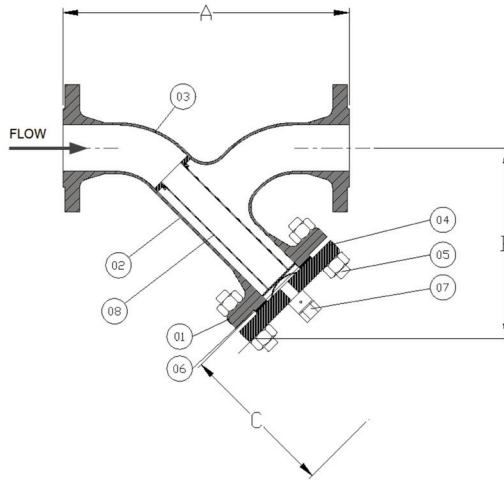

Y-STRAINERS 150

WELDED TYPE WITH ASME B16.5 FLANGES

OIL&GAS

FILTER SOLUTIONS

www.stryvo.no

Y-STRAINERS 150 # | WELDED TYPE WITH ASME B16.5 FLANGES

Material Options

Carbon Steel
SS316
22Cr Duplex
25 Cr Duplex
Titan Gr. 2

Size	Dim				Standard Basket Design		Approx. Weight 150# @ Sch 10S (kg)
	Sch	A (mm)	B (mm)	c (mm)	Theoretical Filter Area (mm ²)	Open & Functional Filter Area @ 3 mm Filtration (mm ²)	
2"	10S	338	229	190	13672	4464	14,1
3"	10S	436	294	240	33502	10938	26,5
4"	10S	521	349	285	58057	18955	39,2
6"	10S	705	452	373	126688	41362	68,1
8"	10S	889	558	456	213616	69742	113,2
10"	10S	1052	657	532	331149	108115	164,2
12"	10S	1238	771	621	469203	153187	252,2
14"	10S	1407	858	683	569728	186007	343,7
16"	10S	1553	939	735	720556	235250	411,6

Item	Description	Comment
1	RF WN Flange (Forged)	
2	Equal Tee	
3	45 Degr. LR Elbow	
4	RF BLD Flange (Forged)	
5	Stud Bolt A320 L7	Standard
6	Gasket	To customer request
7	½" Safety Bleed Plug (6Mo)	
8	Filter Basket (SS316)	Optional Mesh